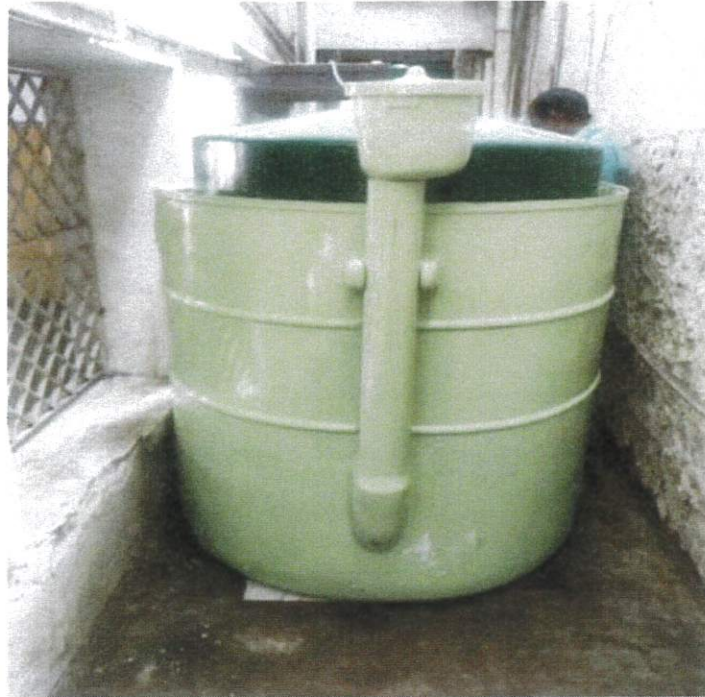

ETHIRAJ COLLEGE FOR WOMEN (Autonomous)

Chennai – 600 008

Affiliated to the University of Madras

College with Potential for Excellence

Reaccredited with A+ Grade by NAAC

BIOGAS

S. Manojkumar

PRINCIPAL
ETHIRAJ COLLEGE FOR WOMEN
(AUTONOMOUS)
CHENNAI-600 008.